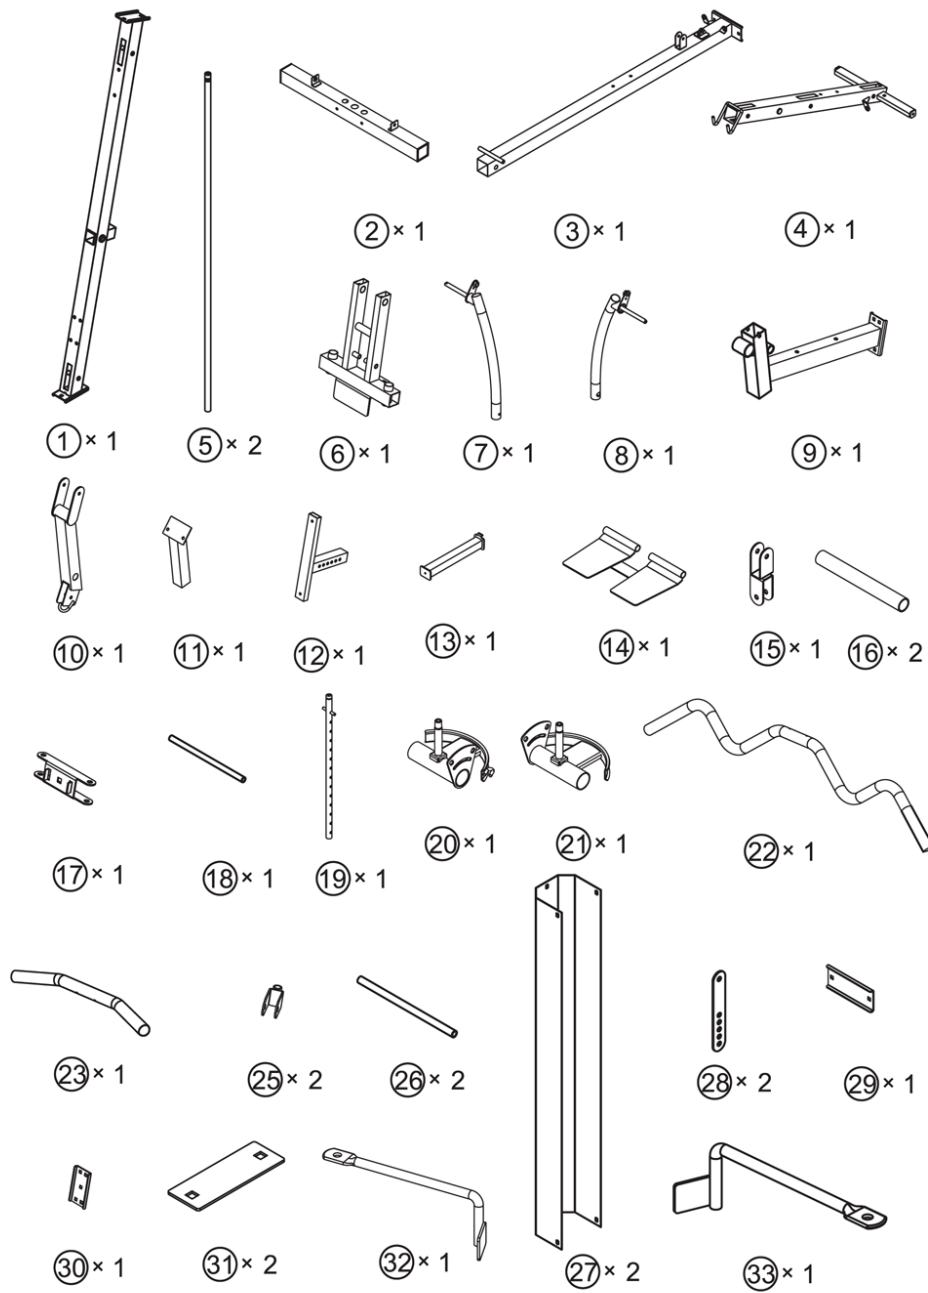

Assembly Manual Guide d'assemblage

120618

86 × 1

85 × 10

87 × 5

94 × 2

88 × 2

89 × 2

mm

98 x 1

95 x 2

91 x 1

96 x 2

92 x 10

97 x 4

93 x 14

- ⊙ 85 × 2  M10 x 3 3/8"
- ⊙ 92 × 2   M10 x 3/4"
- ⊙ 102 × 2   M10
- ⊙ 100 × 4   Ø 3/4"

- ⊙ 80 × 1  M10 x 2 3/4"
- ⊙ 92 × 2  M10 x 3/4"
- ⊙ 100 × 2  | Ø 3/4"
- ⊙ 51 × 2  M18

- 86 × 1  M10 x 6"
- 87 × 4  M10 x 3 3/8"
- 90 × 1  M10 x 2"
- 100 × 14  |  Ø 3/4"
- 102 × 6   M10
- 37 × 1  124"

M10

- | | | | |
|----|----|---|-----------|
| ⑨7 | ×2 |  | M8 x 3/4" |
| ⑩1 | ×4 |  | Ø 5/8" |
| ⑩3 | ×2 |  | M8 |

10

- Ⓢ7 ×1  M10 x 3 3/8"
- Ⓢ90 ×3  M10 x 2"
- Ⓢ98 ×1  M10 x 1 3/4"
- Ⓢ91 ×1  M10 x 1 1/8"
- Ⓢ100 ×12  |  Ø 3/4"
- Ⓢ102 ×6  |  M10